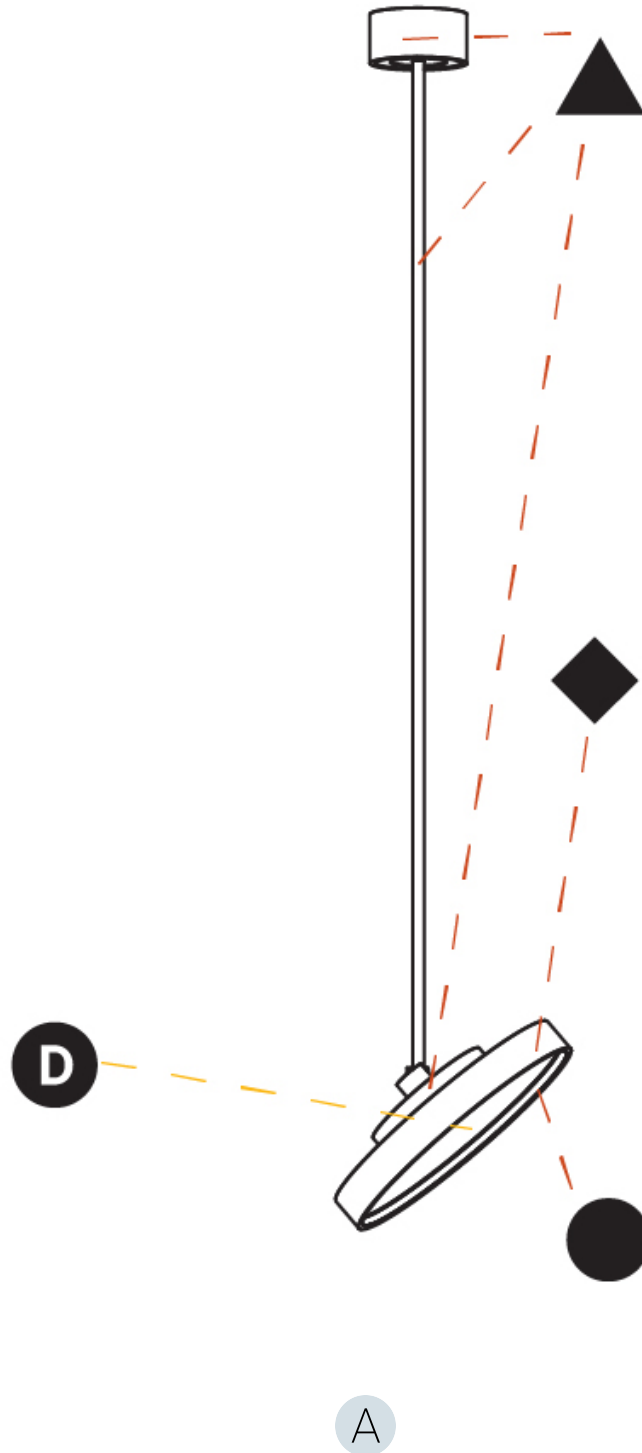

SIGN DIVA FLEX KORONA SUSPENSION

A30864-

PROJECT _____

TYPE _____

SPECIFIER _____

QUANTITY _____

DATE _____