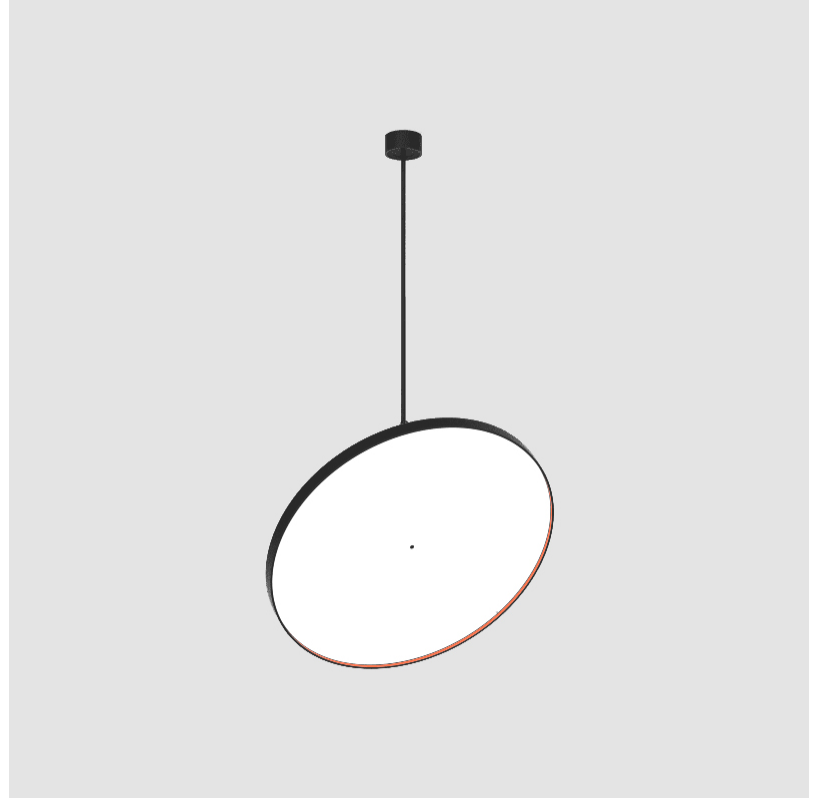

GENERAL

Series: Sign Diva Flex
Subseries: Sign Diva Flex Korona
Brand: Prolicht
Division: Architectural
Mounting Type: Suspension
Mounting Location: Ceiling
Subcategory: Pendant

PHYSICAL

Shape: Round
Diameter (mm): 1100
Diameter (in): 43 ⁵/₁₆
Height (mm): 1620
Height (in): 63 ³/₄
Light Distribution: Adjustable / Direct
Weight (kg): 15.5
Weight (lbs): 34.1
Diffuser: PMMA - Opal / Micro-Prism / Sparkling Secret / Vintage Industrial
Fixture Finish: SSR / BKV / CWI / CRY / HAB / UFT / ITA / RUA / FTG / MYG / LOD / PUS / FRO / FUP / KIA / POP / BLS / SPG / MEY / GOH / GUM / CHC / COM / ABZ / JAG / OBR / MOS / ROR
Fixture Material: Extruded Aluminum / Steel

ELECTRICAL

Lamp Type: LED (Zhaga Standard)
Input Wattage (W): 145
Total Output Wattage (W): 135
Dimming: Tri-Mode (Non-Dimming and Phase Dimming (120Vac only) and 0-10V Dimming)
Driver Included: Yes
Driver Location: Integrated
Driver Type: Constant Current - Universal
Driver Class: Class 2
Input Voltage (V): 120 - 277
Constant Current (MA): 600

LED

Color Temperature (°K): 2700 / 3000 / 3500 / 4000
Max. Delivered Lumen (lm): 16002 / 17172 / 19937 / 20344
Nominal Lumen (lm): 18992 / 20305 / 23575 / 24056
CRI: >90 CRI
Lamp Life (hrs): 50000

OPTICAL

Adjustability: Rotational 170°; Tilt 90°

RATINGS AND CERTIFICATIONS

Certified By: Certified for North American Standards
IP rating: IP20