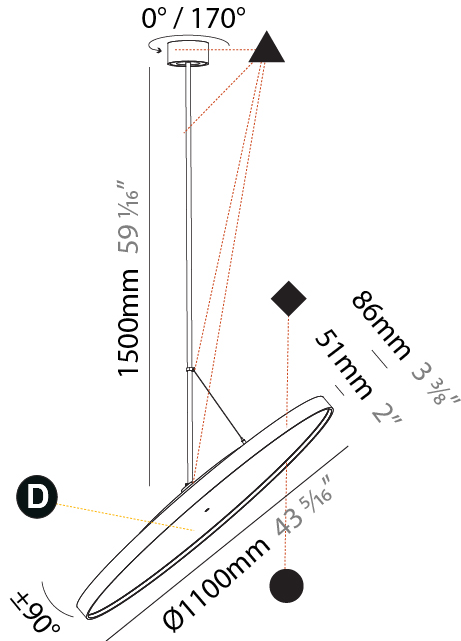

GENERAL

Series: Sign Diva Flex
Subseries: Sign Diva Flex Korona
Brand: Prolicht
Division: Architectural
Mounting Type: Suspension
Mounting Location: Ceiling
Subcategory: Pendant

PHYSICAL

Shape: Round
Diameter (mm): 1100
Diameter (in): 43 ⁵/₁₆
Height (mm): 1620
Height (in): 63 ³/₄
Light Distribution: Adjustable / Direct
Weight (kg): 15.5
Weight (lbs): 34.1
Diffuser: PMMA - Opal / Micro-Prism / Sparkling Secret / Vintage Industrial
Fixture Finish: SSR / BKV / CWI / CRY / HAB / UFT / ITA / RUA / FTG / MYG / LOD / PUS / FRO / FUP / KIA / POP / BLS / SPG / MEY / GOH / GUM / CHC / COM / ABZ / JAG / OBR / MOS / ROR
Fixture Material: Extruded Aluminum / Steel

ELECTRICAL

Lamp Type: LED (Zhaga Standard)
Input Wattage (W): 145
Total Output Wattage (W): 135
Dimming: Tri-Mode (Non-Dimming and Phase Dimming (120Vac only) and 0-10V Dimming)
Driver Included: Yes
Driver Location: Integrated
Driver Type: Constant Current - Universal
Driver Class: Class 2
Input Voltage (V): 120 - 277
Constant Current (MA): 600

LED

Color Temperature (°K): 2700 / 3000 / 3500 / 4000
Max. Delivered Lumen (lm): 16002 / 17172 / 19937 / 20344
Nominal Lumen (lm): 18992 / 20305 / 23575 / 24056
CRI: >90 CRI
Lamp Life (hrs): 50000

OPTICAL

Adjustability: Rotational 170°; Tilt 90°

RATINGS AND CERTIFICATIONS

Certified By: Certified for North American Standards
IP rating: IP20