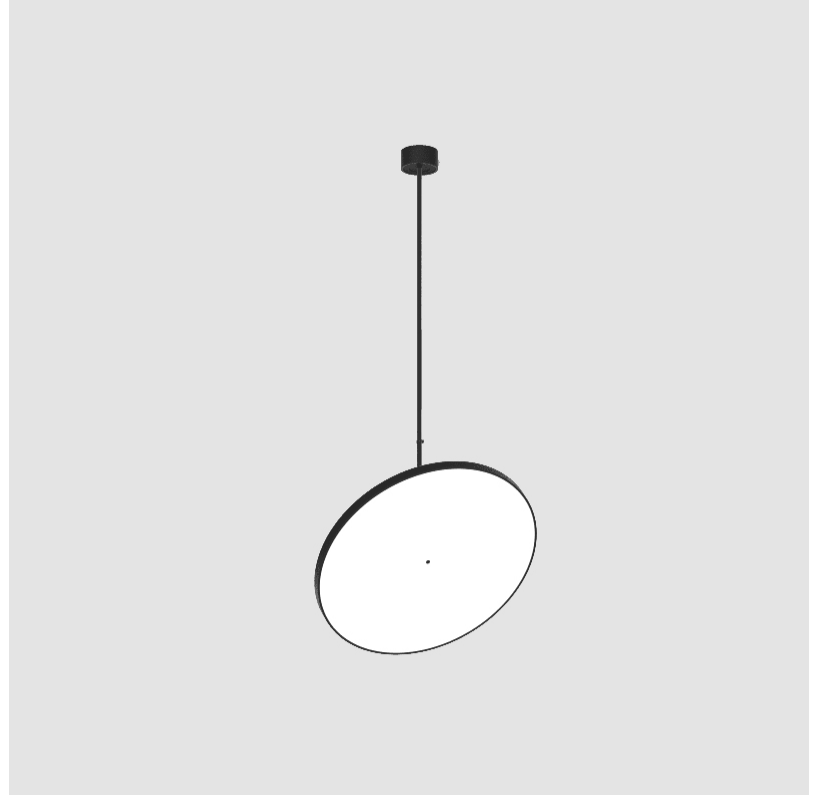

GENERAL

Series: Sign Diva Flex
Subseries: Sign Diva Flex
Brand: Prolicht
Division: Architectural
Mounting Type: Suspension
Mounting Location: Ceiling
Subcategory: Pendant

PHYSICAL

Shape: Round
Diameter (mm): 850
Diameter (in): 33 7/16
Height (mm): 1620
Height (in): 63 3/4
Light Distribution: Adjustable / Direct
Weight (kg): 2.007
Weight (lbs): 4.42
Diffuser: PMMA - Opal / Micro-Prism / Sparkling Secret / Vintage Industrial
Fixture Finish: SSR / BKV / CWI / CRY / HAB / UFT / ITA / RUA / FTG / MYG / LOD / PUS / FRO / FUP / KIA / POP / BLS / SPG / MEY / GOH / GUM / CHC / COM / ABZ / JAG / OBR / MOS / ROR
Fixture Material: Extruded Aluminum / Steel

ELECTRICAL

Lamp Type: LED (Zhaga Standard)
Input Wattage (W): 96.8
Total Output Wattage (W): 76.8
Dimming: Tri-Mode (Non-Dimming and Phase Dimming (120Vac only) and 0-10V Dimming)
Driver Included: Yes
Driver Location: Integrated
Driver Type: Constant Current - Universal
Driver Class: Class 2
Input Voltage (V): 120 - 277
Constant Current (MA): 600

LED

Color Temperature (°K): 2700 / 3000 / 3500 / 4000
Max. Delivered Lumen (lm): 9094 / 9806 / 11375 / 11617
Nominal Lumen (lm): 10753 / 11596 / 13461 / 13736
CRI: >90 CRI
Lamp Life (hrs): 50000

OPTICAL

Adjustability: Rotational 170°; Tilt 90°

RATINGS AND CERTIFICATIONS

Certified By: Certified for North American Standards
IP rating: IP20